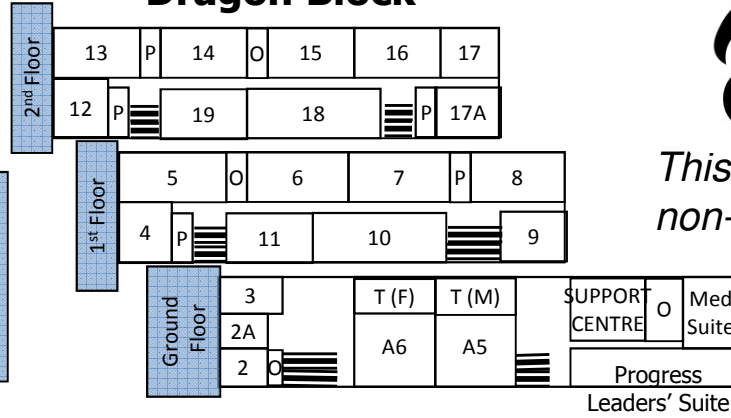

SCHOOL MAP
(Including Duty Zones)

This is a non-smoking site

BUS BAY →

Phoenix Block

Dragon Block

Pegasus

Dryad

- KEY**
- T Toilet
 - ST Staff Toilet
 - P Prep Room
 - CR Changing Room
 - DT Disabled Toilet
 - Walkthrough
 - ≡ Stairs
 - External Door
 - ARWR Archbishop Rowan Williams Room
 - O Office