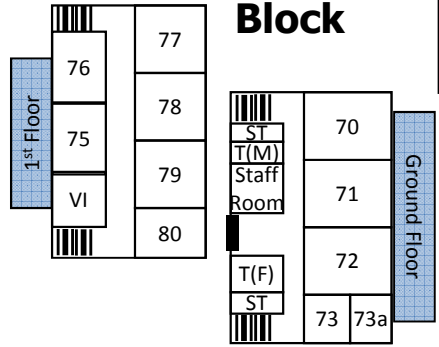

SCHOOL MAP
(Including Duty Zones)

This is a non-smoking site

BUS BAY →

Phoenix Block

Dragon Block

Pegasus

Dryad

- KEY**
- T Toilet
 - ST Staff Toilet
 - P Prep Room
 - CR Changing Room
 - DT Disabled Toilet
 - Walkthrough
 - ≡ Stairs
 - External Door
 - ARWR Archbishop Rowan Williams Room
 - O Office