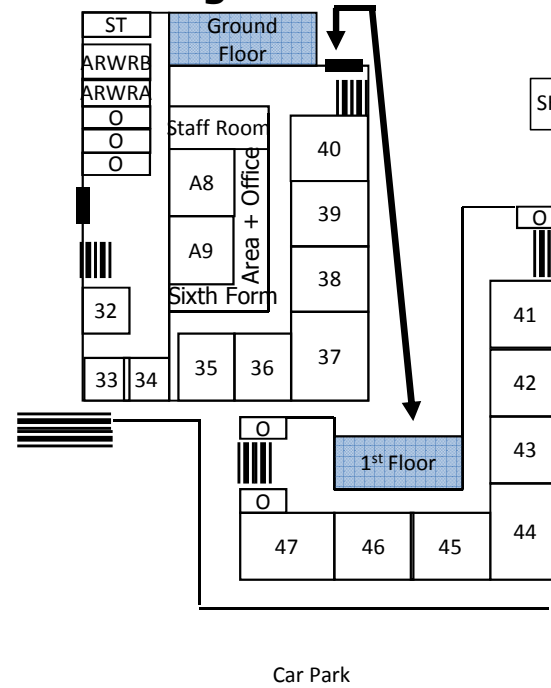

SCHOOL MAP
(Including Duty Zones)

This is a non-smoking site

BUS BAY →

Phoenix Block

Dragon Block

Pegasus

Dryad

- KEY**
- T Toilet
 - ST Staff Toilet
 - P Prep Room
 - CR Changing Room
 - DT Disabled Toilet
 - Walkthrough
 - ≡ Stairs
 - External Door
 - ARWR Archbishop Rowan Williams Room
 - O Office