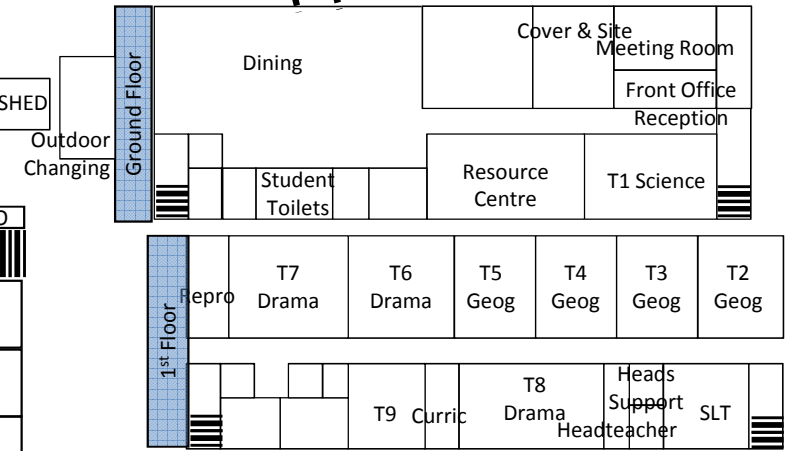

SCHOOL MAP
(Including Duty Zones)

This is a non-smoking site

BUS BAY →

Phoenix Block

Dragon Block

Pegasus

Dryad

- KEY**
- T Toilet
 - ST Staff Toilet
 - P Prep Room
 - CR Changing Room
 - DT Disabled Toilet
 - Walkthrough
 - ≡ Stairs
 - External Door
 - ARWR Archbishop Rowan Williams Room
 - O Office